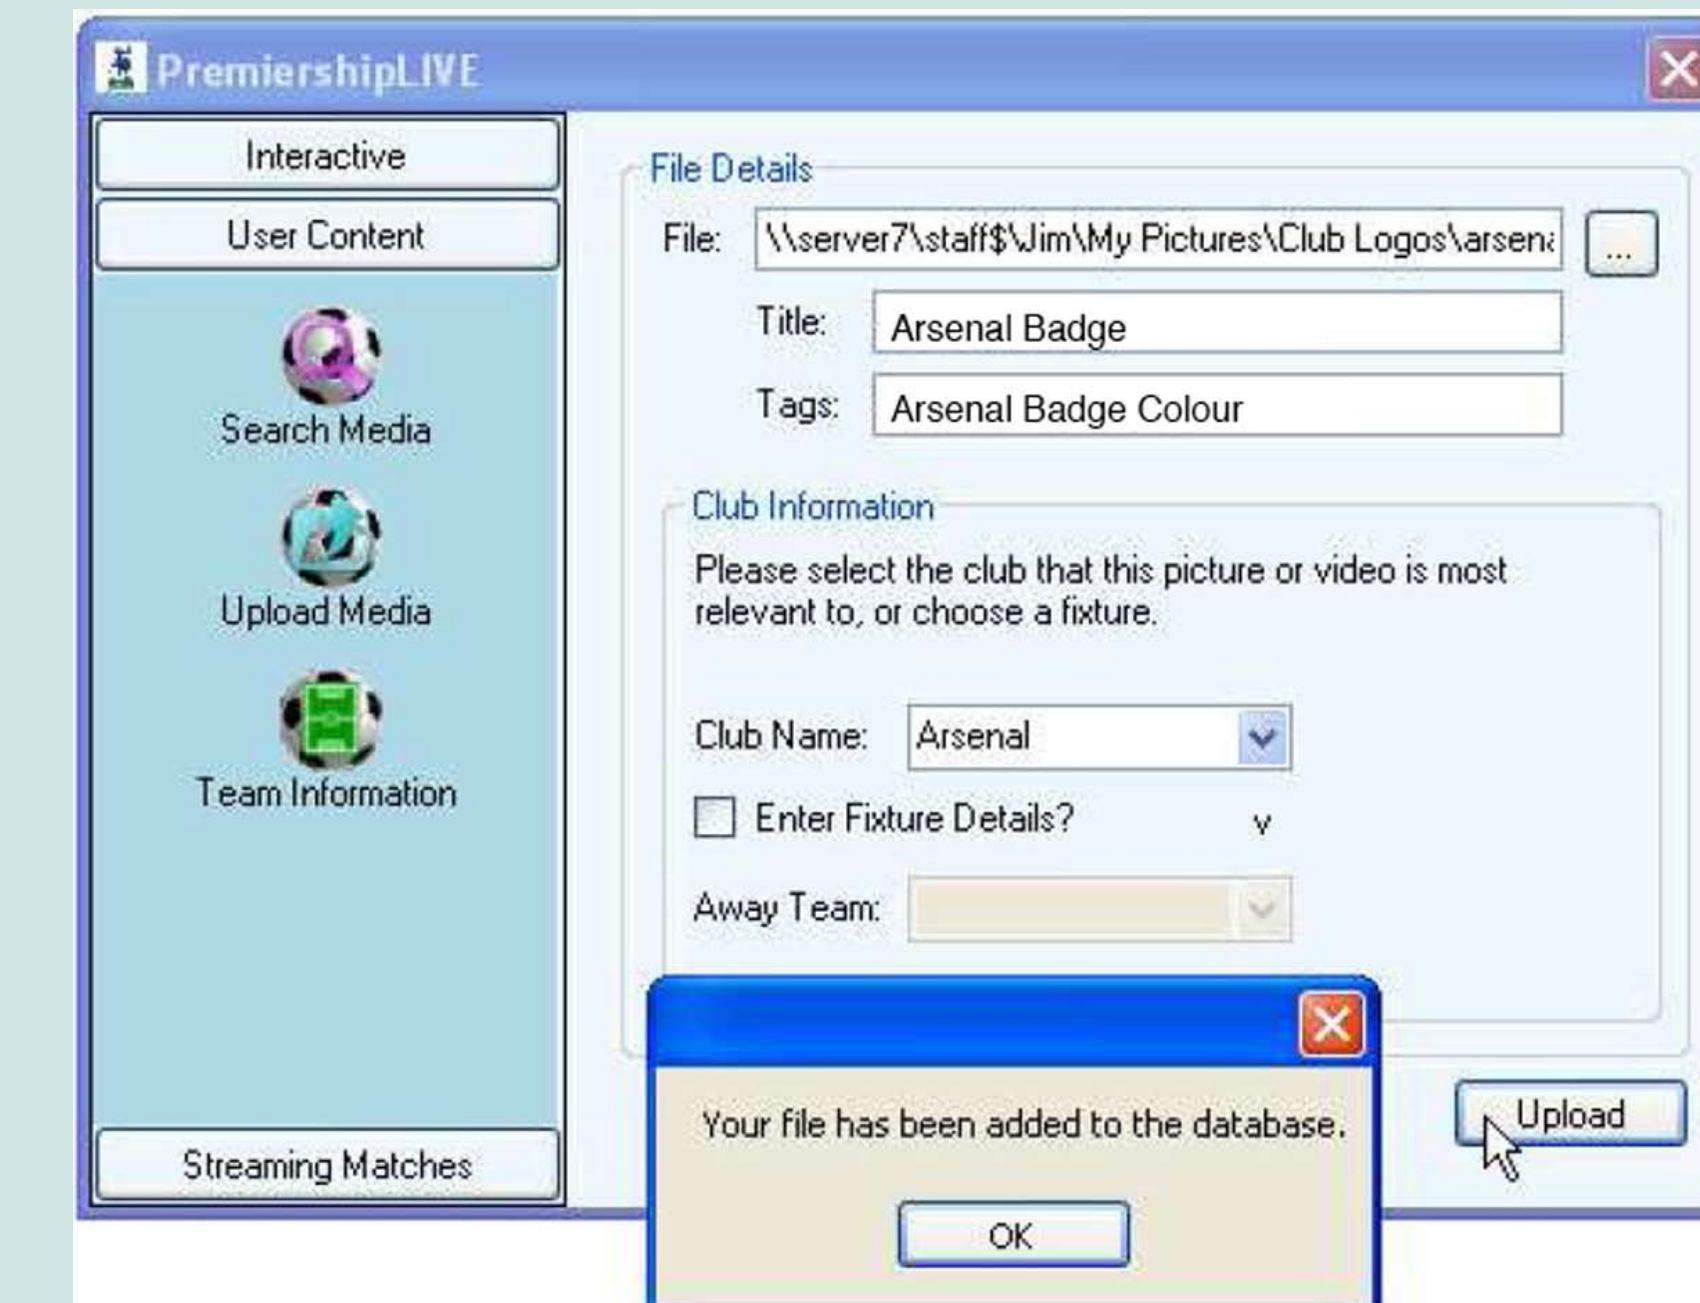

SHARE Picture & Videos

Stadium Information Viewer

- The Stadium section automatically shows the information for the club the user is registered as supporting.
- You are given the stadium name, stadium address, telephone number, stadium capacity, ticket prices, directions via car, bus or rail, a stadium picture and a Google map.
- You can also change the teams information you want to view by selecting a new team in the drop down menu