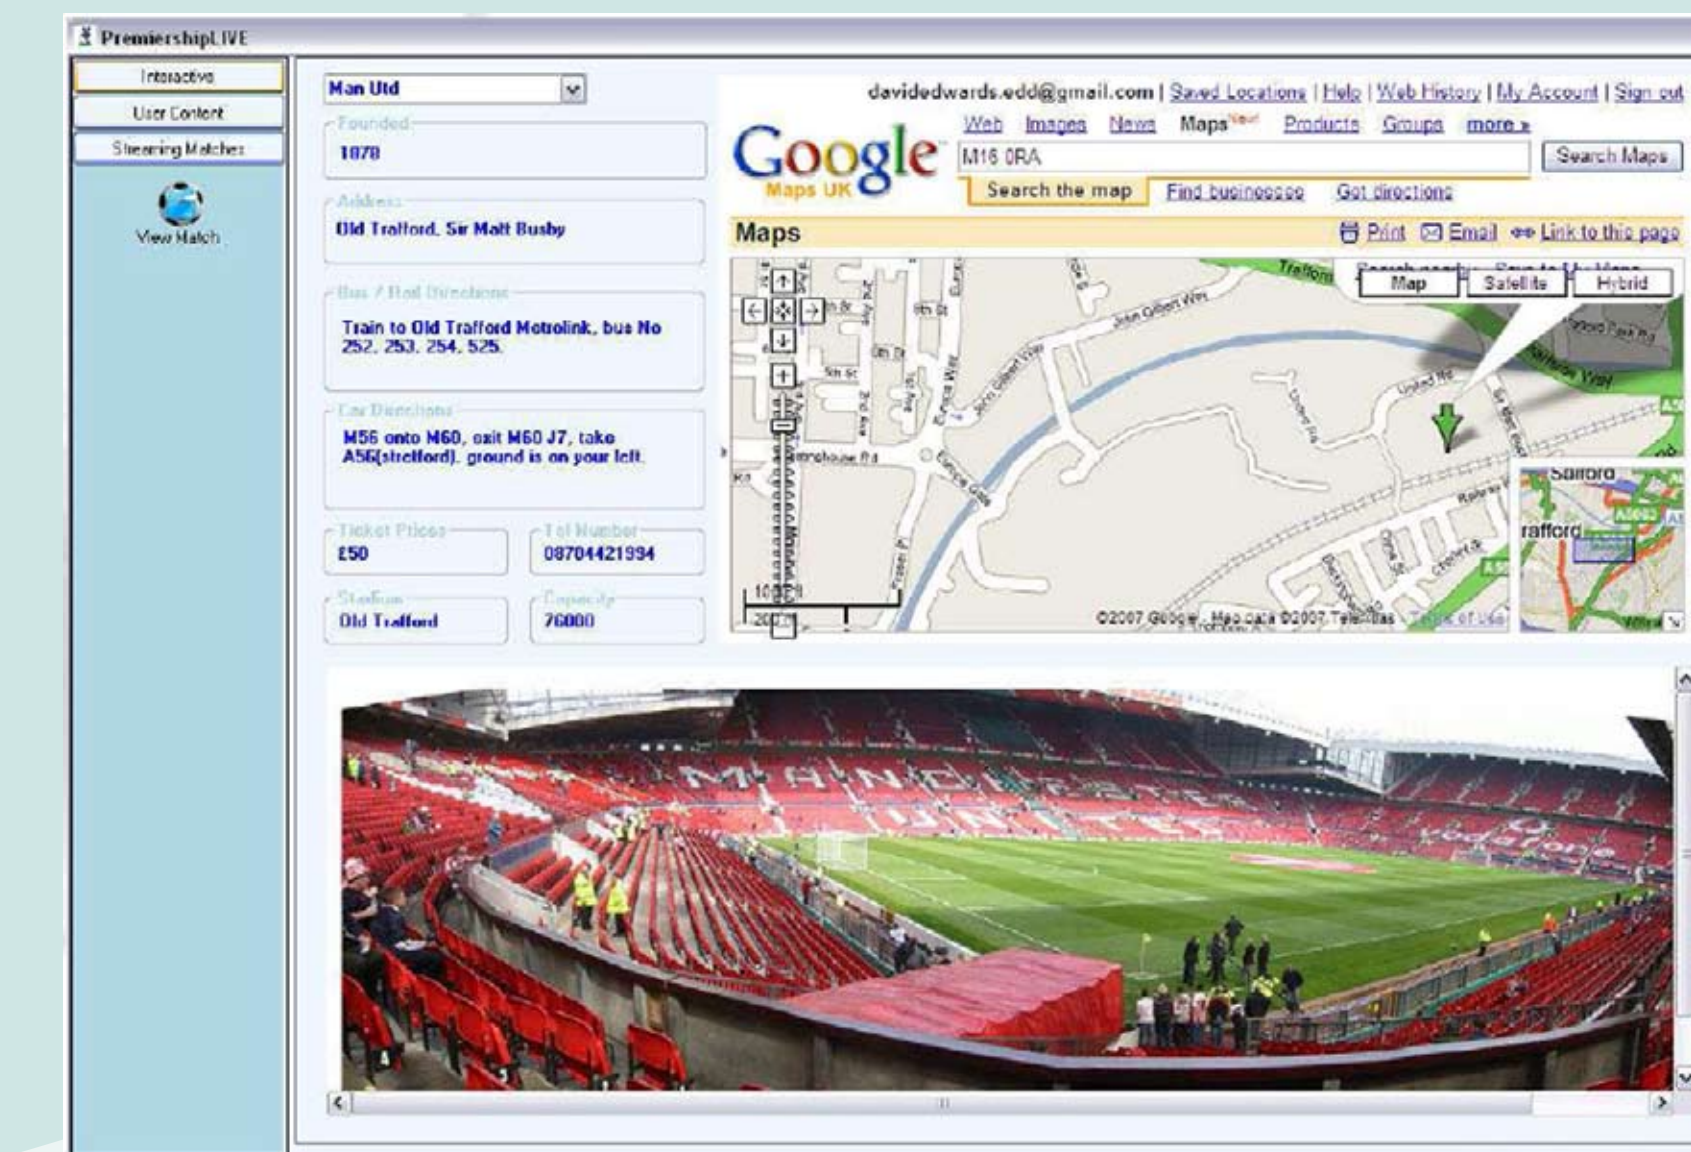

STADIUM Information

Viewing Streamed Matches

- Streamed matches made available by the BBC can be viewed within the application.
- When the user selects 'View Match' they are shown a list of available matches to choose from.
- Selecting a fixture gives some brief news about the match and presents the user with a 'Click to view' option. Selecting this option allows the user the view the match.