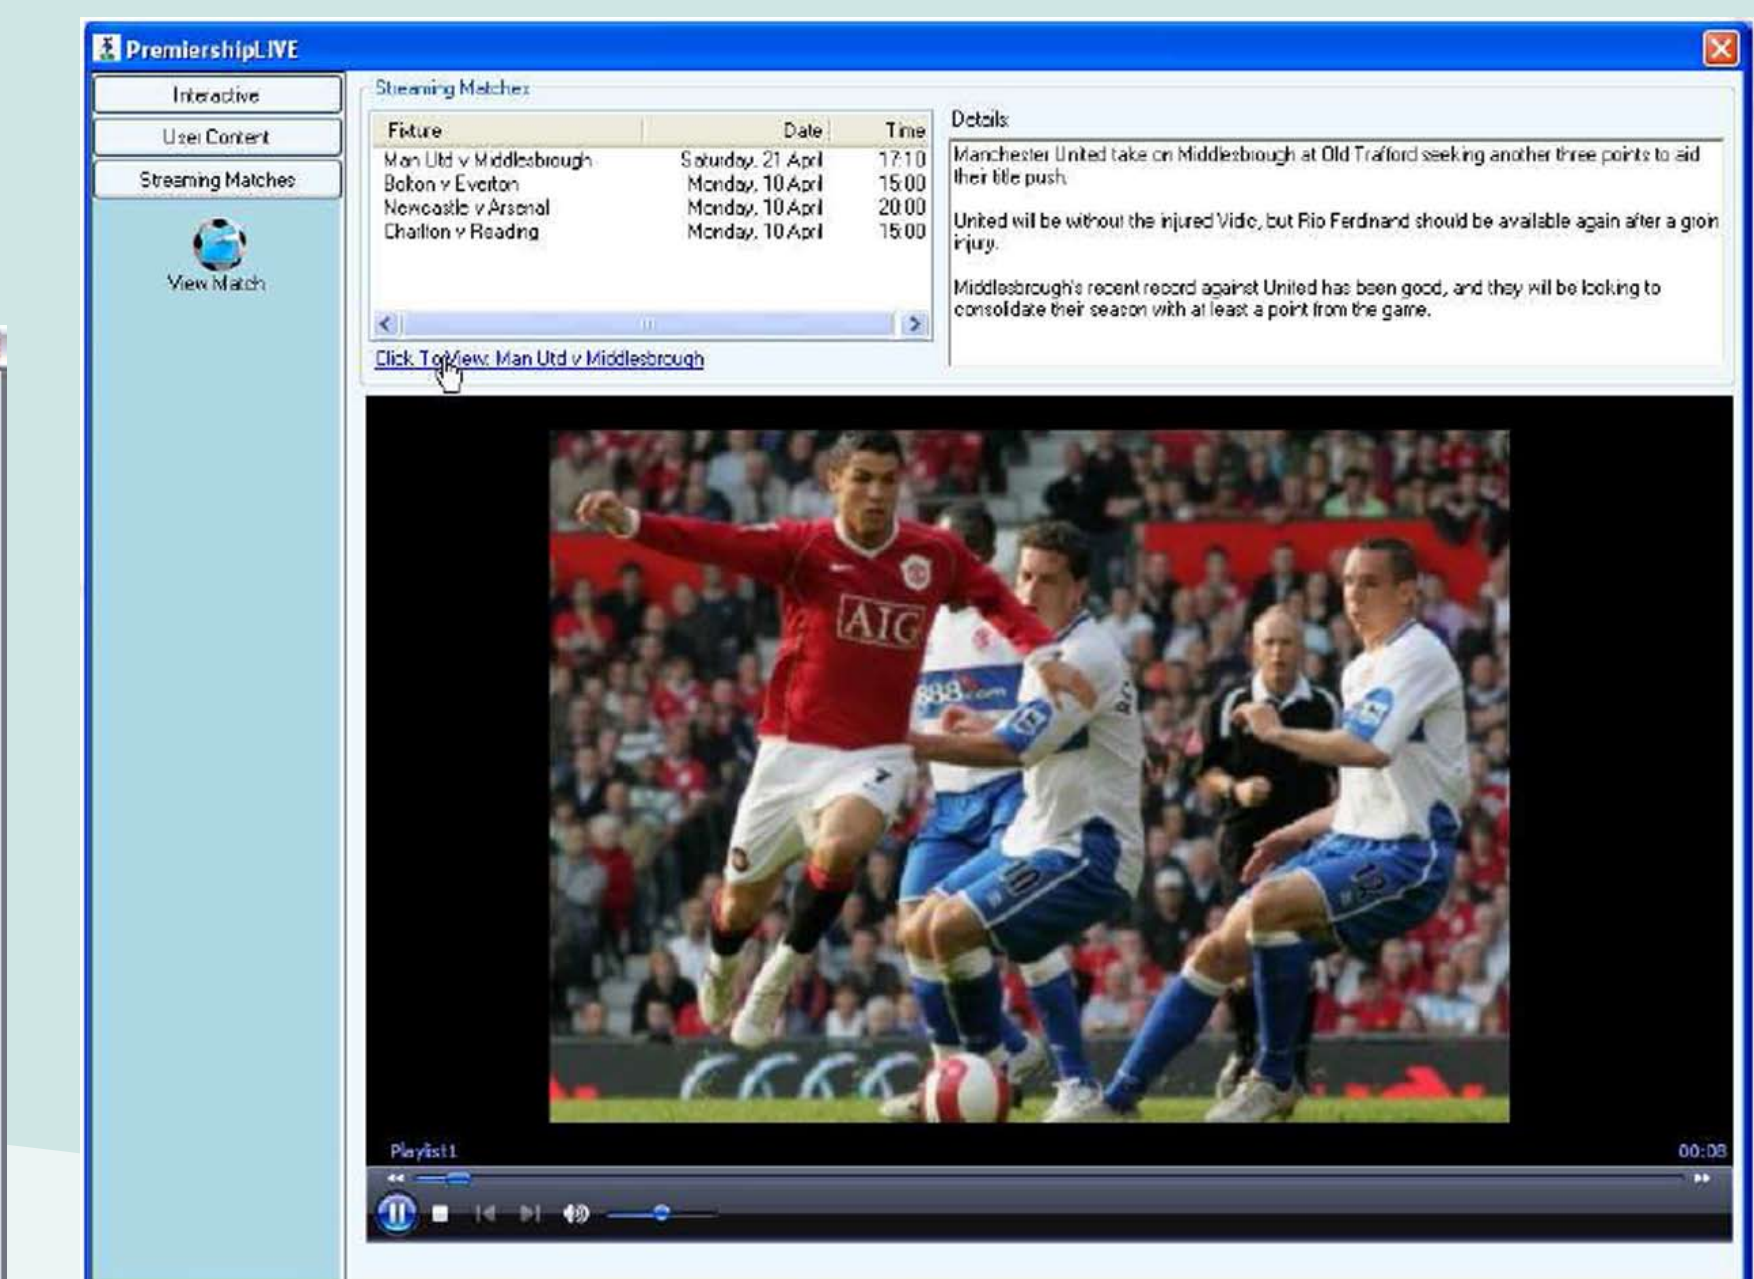

LIVE Games

Chat Room

- Chat with your own fans in your Football Club Chat Room or have interactive football banter with opposing fans in the General Chat Room.
- Safeguard against foul and abusive language through a fully automated moderated Chat Room.
- View your clubs sponsors - with links to their websites.
- Your own customised Chat Client.