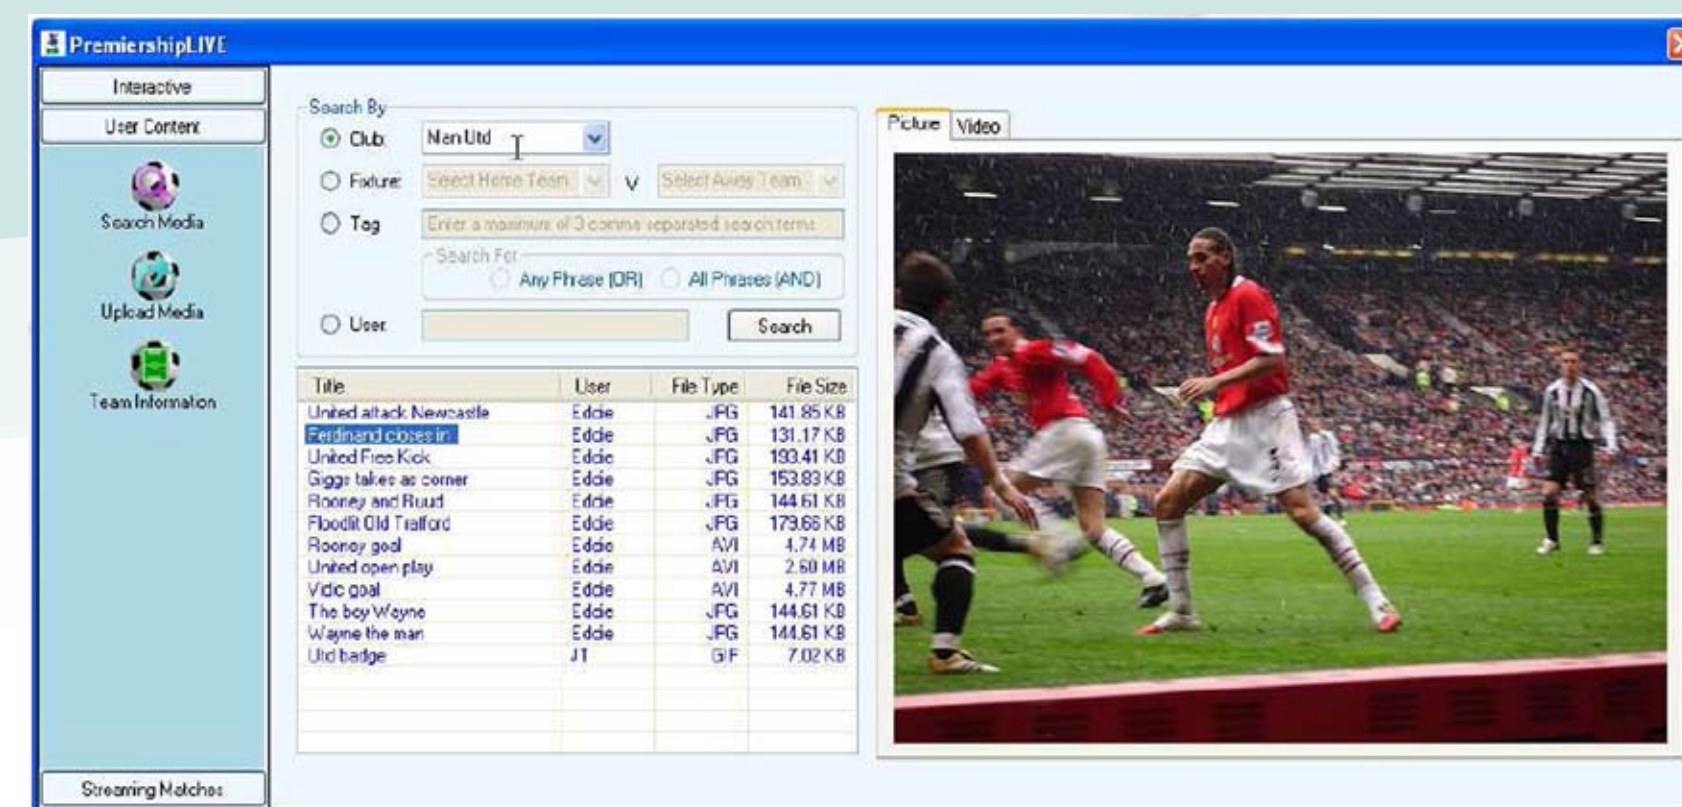

VIEW Pictures & videos